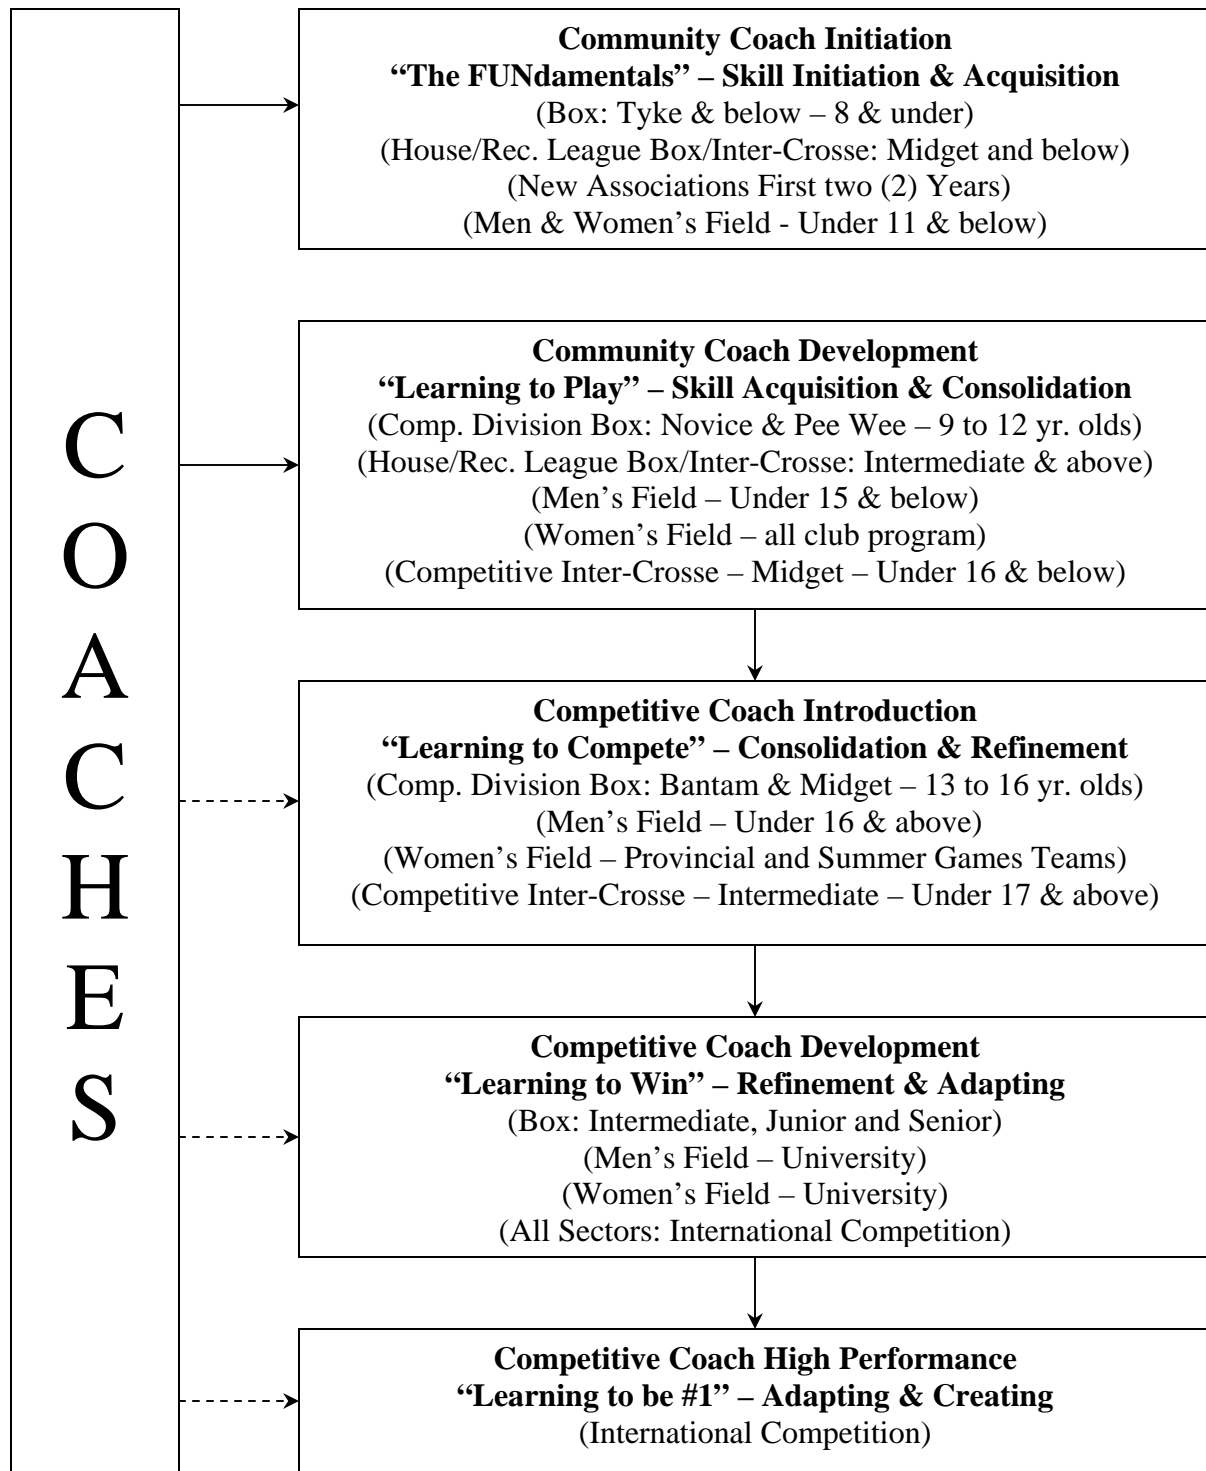

Canadian Lacrosse Association – CDM/PDM

- Note:**
1. Community Coach Initiation and Community Coach Development are stand-alone courses.
 2. -----> This arrow identifies that a person can “challenge” for any type of coaching position by passing the evaluation stage of the prerequisite course.
 3. Community Coach Initiation does not currently exist for Men’s Field, Women’s Field and Inter-Crosse
 4. For purpose of NCCP, *House League* shall be defined as those athletes who participate only into their registering association.